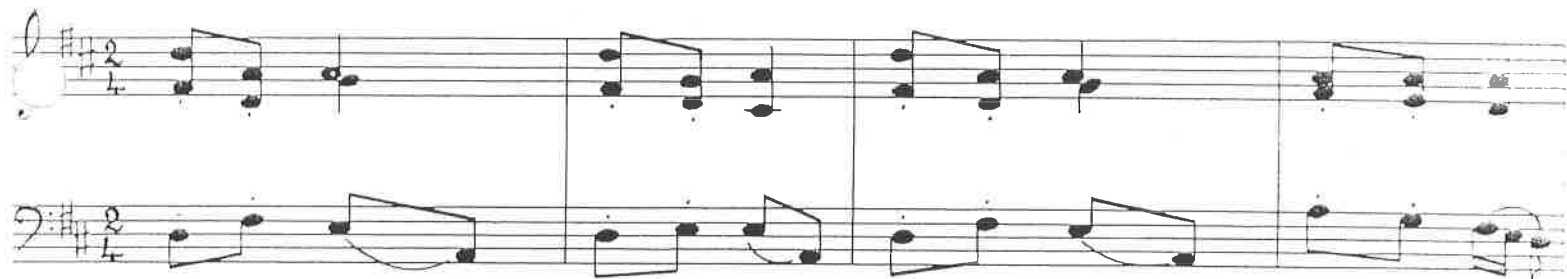

Squirrel Nutkin

Frances B. Wood

Spanish Folk Tune

Lightly

- 1 Squir-rel Nut-kin has a coat of brown Quite the love-li-est in Wood-land Town
- 2 Squir-rel Nut-kin in his coat of brown Scam-pers up the trees and down
- 3 All the live - long - day he plays In the leaf - y - wood - land ways.

repeat for
v.3 only

- 1 Two bright eyes look round to see Where the sweet - est nuts may be.
- 2 Dash-ing here and swing - ing there, Leap - ing light - ly through the air
- 3 { But at night when squir - rels rest In a co - sy tree - top nest }
{ Bush-y tail curled round his head, Mis - ter Squirrel goes off to bed }